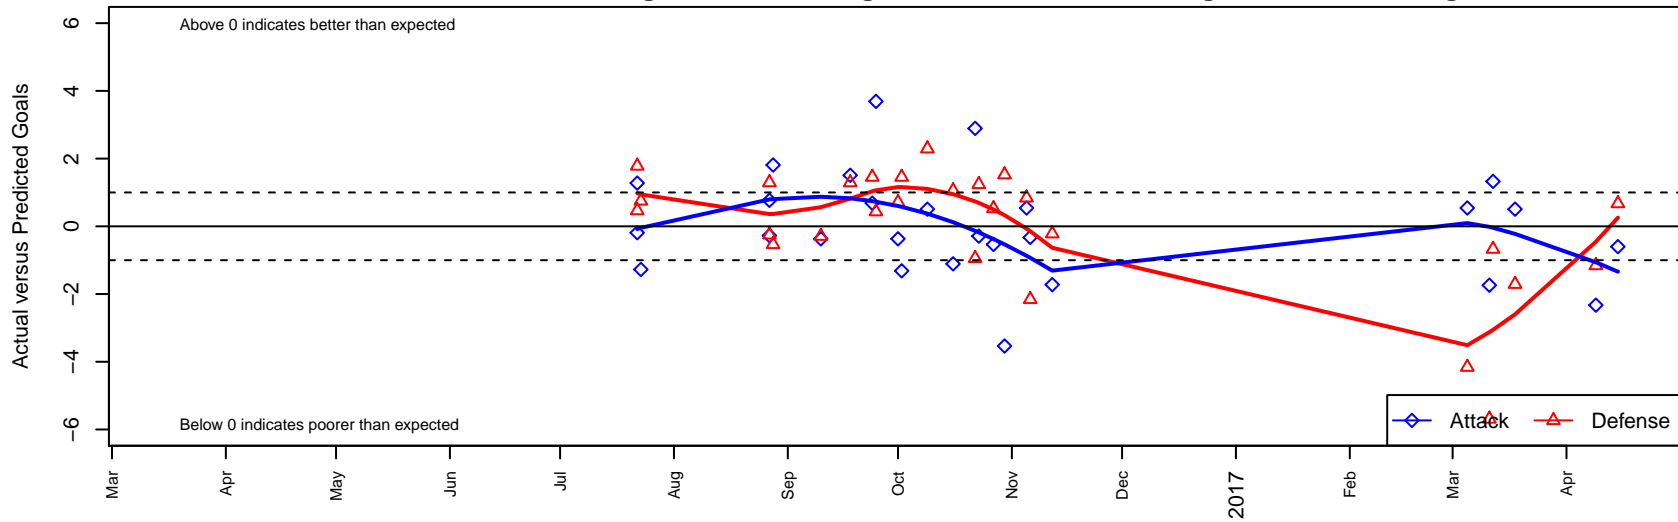

SESC Wolves G05

Southeast SC
 , OR
 G05 total strength=323
 attack=0.36 defense=0.1
 fall league = PTT G05 Div 2 East
 spr league = Spr OYS G05 Div 2 White

alt names used:
 SESC WOLVES (OR)
 SESC Wolves05
 Southeast SC 05G Wolves
 Southeast SC 05G Wolves
 Southeast SC 05G Wolves

Venues played:
 2016 Oswego Nike Cup Bronze U12
 2016 Chinook Cup Silver U12
 2016 PTT G05 Division 2 East
 2016 OYS Founders Cup G05
 2016 Spr OYS G05 Division 2 White

SESC Wolves G05
 Dots are actual minus expected GF (blue circles) and GA (red triangles).
 Blue line is smoothed change in attack strength. Red is smoothed change in defense strength.

**attack and defense variance (black dot)
relative to other teams
and top 10 in region**

**attack and defense rating
relative to others at age
and all opponents in last 13 months**

Performance relative to 13 month average