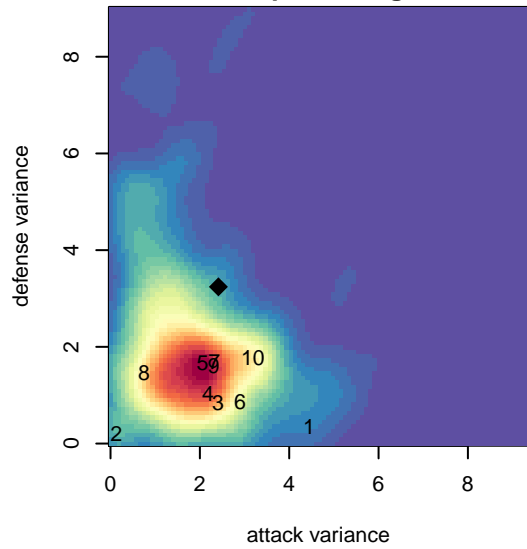

SESC Wolves G05

Southeast SC
 , OR
 G05 total strength=323
 attack=0.36 defense=0.1
 fall league = PTT G05 Div 2 East
 spr league = Spr OYS G05 Div 2 White

alt names used:
 SESC WOLVES (OR)
 SESC Wolves05
 Southeast SC 05G Wolves
 Southeast SC 05G Wolves
 Southeast SC 05G Wolves

Venues played:
 2016 Oswego Nike Cup Bronze U12
 2016 Chinook Cup Silver U12
 2016 PTT G05 Division 2 East
 2016 OYS Founders Cup G05
 2016 Spr OYS G05 Division 2 White

SESC Wolves G05
 Dots are actual minus expected GF (blue circles) and GA (red triangles).
 Blue line is smoothed change in attack strength. Red is smoothed change in defense strength.

**attack and defense variance (black dot)
relative to other teams
and top 10 in region**

**attack and defense rating
relative to others at age
and all opponents in last 13 months**

Performance relative to 13 month average