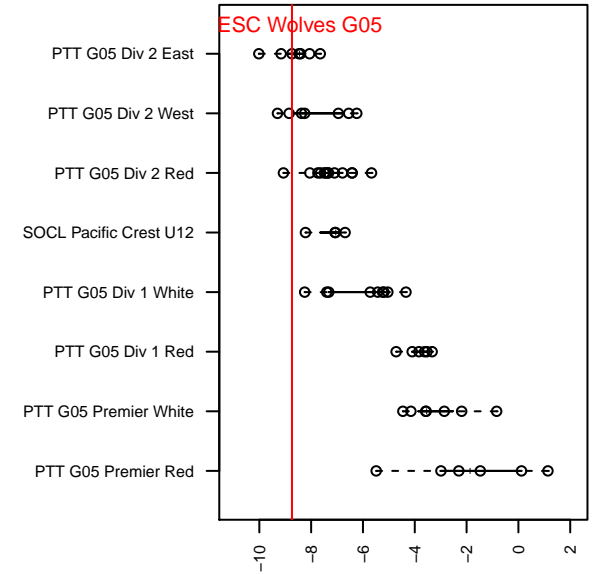

SESC Wolves G05

Southeast SC
 , OR
 G05 total strength=323
 attack=0.36 defense=0.1
 fall league = PTT G05 Div 2 East
 spr league = Spr OYS G05 Div 2 White

alt names used:
 SESC WOLVES (OR)
 SESC Wolves05
 Southeast SC 05G Wolves
 Southeast SC 05G Wolves
 Southeast SC 05G Wolves

Venues played:
 2016 Oswego Nike Cup Bronze U12
 2016 Chinook Cup Silver U12
 2016 PTT G05 Division 2 East
 2016 OYS Founders Cup G05
 2016 Spr OYS G05 Division 2 White

SESC Wolves G05
 Dots are actual minus expected GF (blue circles) and GA (red triangles).
 Blue line is smoothed change in attack strength. Red is smoothed change in defense strength.

**attack and defense variance (black dot)
relative to other teams
and top 10 in region**

**attack and defense rating
relative to others at age
and all opponents in last 13 months**

Performance relative to 13 month average