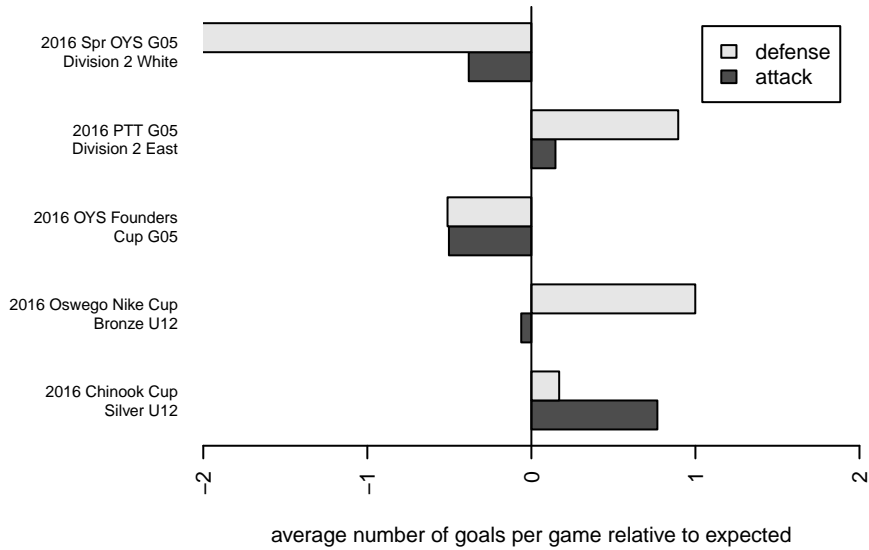

SESC Wolves G05

Southeast SC
 , OR
 G05 total strength=323
 attack=0.36 defense=0.1
 fall league = PTT G05 Div 2 East
 spr league = Spr OYS G05 Div 2 White

alt names used:
 SESC WOLVES (OR)
 SESC Wolves05
 Southeast SC 05G Wolves
 Southeast SC 05G Wolves
 Southeast SC 05G Wolves

Venues played:
 2016 Oswego Nike Cup Bronze U12
 2016 Chinook Cup Silver U12
 2016 PTT G05 Division 2 East
 2016 OYS Founders Cup G05
 2016 Spr OYS G05 Division 2 White

SESC Wolves G05
 Dots are actual minus expected GF (blue circles) and GA (red triangles).
 Blue line is smoothed change in attack strength. Red is smoothed change in defense strength.

**attack and defense variance (black dot)
relative to other teams
and top 10 in region**

**attack and defense rating
relative to others at age
and all opponents in last 13 months**

Performance relative to 13 month average