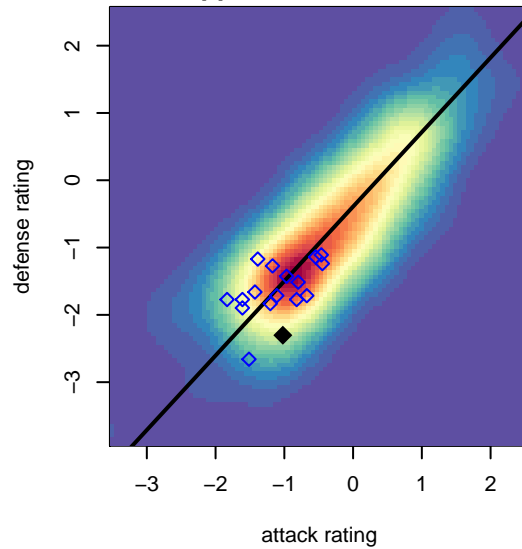

SESC Wolves G05

Southeast SC
 , OR
 G05 total strength=323
 attack=0.36 defense=0.1
 fall league = PTT G05 Div 2 East
 spr league = Spr OYS G05 Div 2 White

alt names used:
 SESC WOLVES (OR)
 SESC Wolves05
 Southeast SC 05G Wolves
 Southeast SC 05G Wolves
 Southeast SC 05G Wolves

Venues played:
 2016 Oswego Nike Cup Bronze U12
 2016 Chinook Cup Silver U12
 2016 PTT G05 Division 2 East
 2016 OYS Founders Cup G05
 2016 Spr OYS G05 Division 2 White

SESC Wolves G05
 Dots are actual minus expected GF (blue circles) and GA (red triangles).
 Blue line is smoothed change in attack strength. Red is smoothed change in defense strength.

**attack and defense variance (black dot)
relative to other teams
and top 10 in region**

**attack and defense rating
relative to others at age
and all opponents in last 13 months**

Performance relative to 13 month average