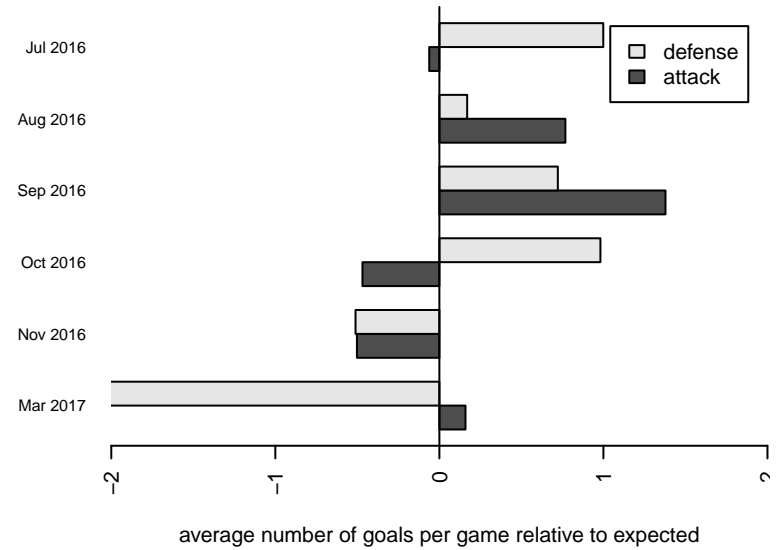

Performance relative to 13 month average